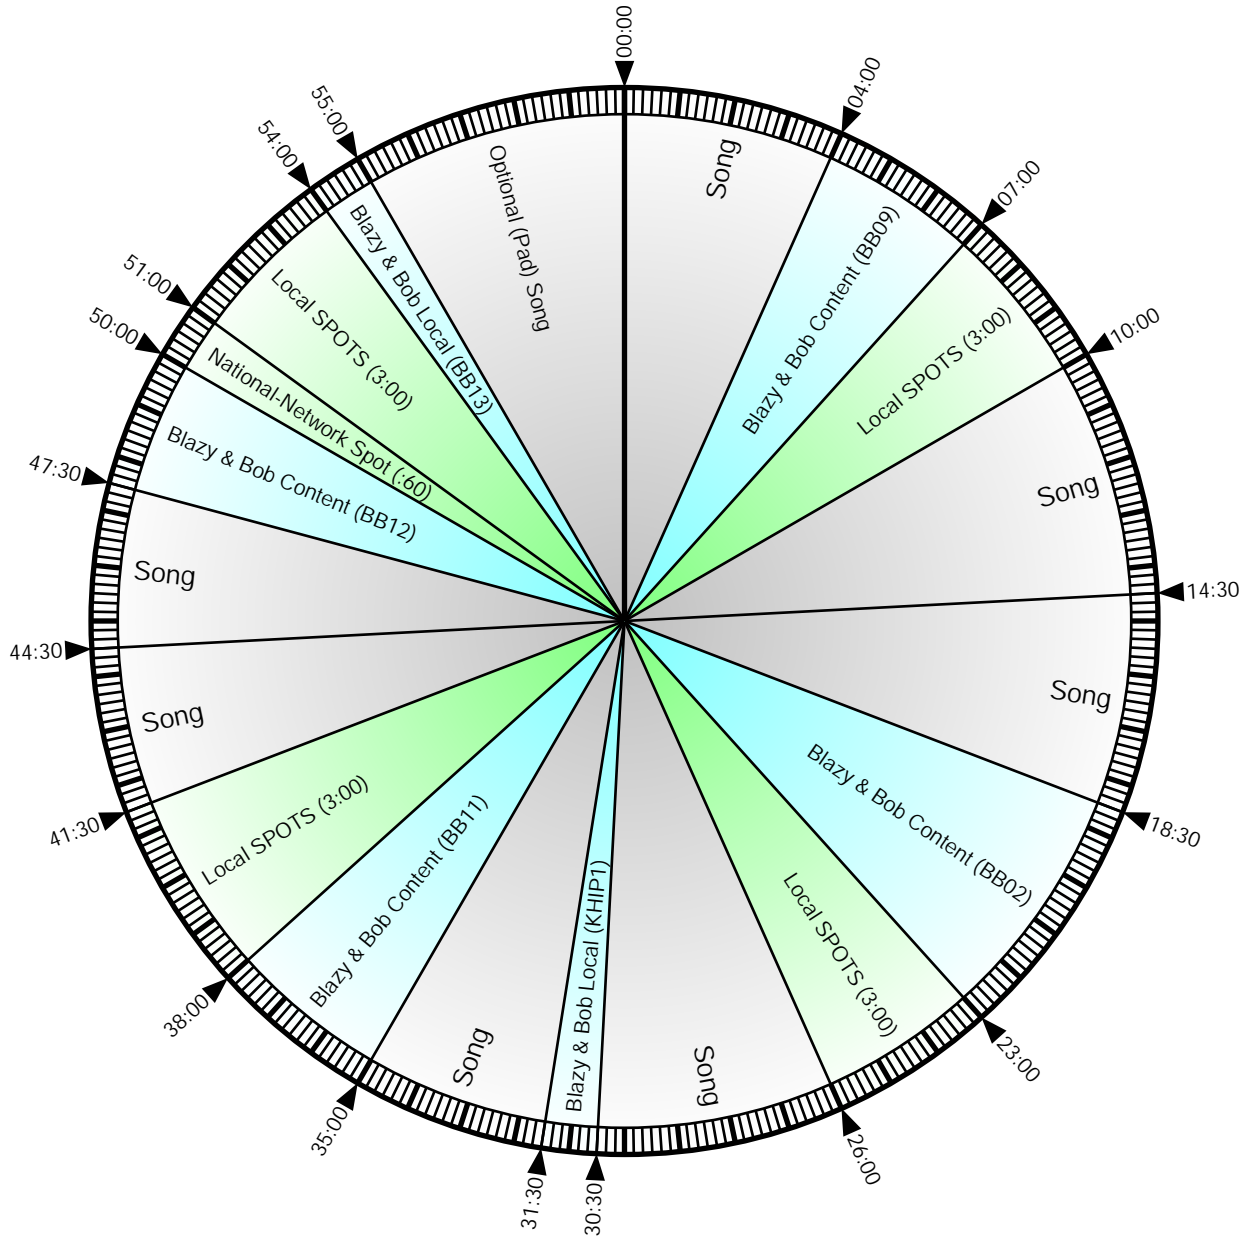

Blazy & Bob Show - Hour 1

BLAZY

&

BOB

MORNINGS

6a to 9a

Blazy & Bob Show - Hour 2

BLAZY

&

BOB

MORNINGS

6a to 9a

Blazy and Bob - HOUR 3 (Final Hour)