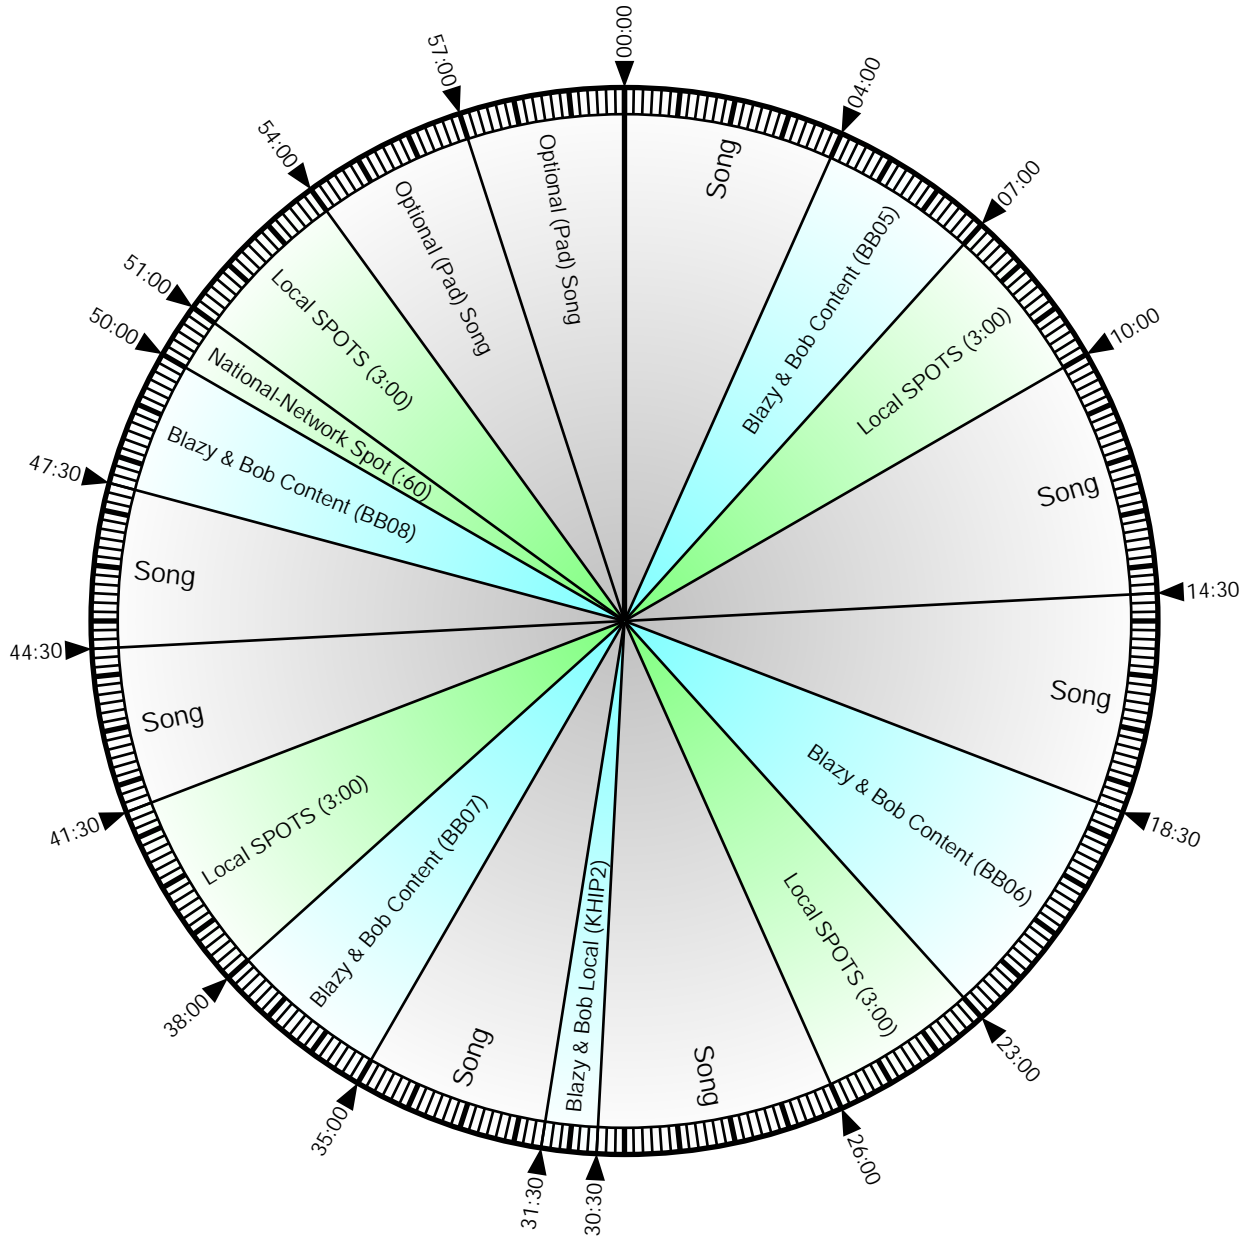

Blazy & Bob Show - Hour 1

BLAZY

&

BOB

MORNINGS

6a to 9a

Blazy & Bob Show - Hour 2

BLAZY

&

BOB

MORNINGS

6a to 9a

Blazy and Bob - HOUR 3 (Final Hour)