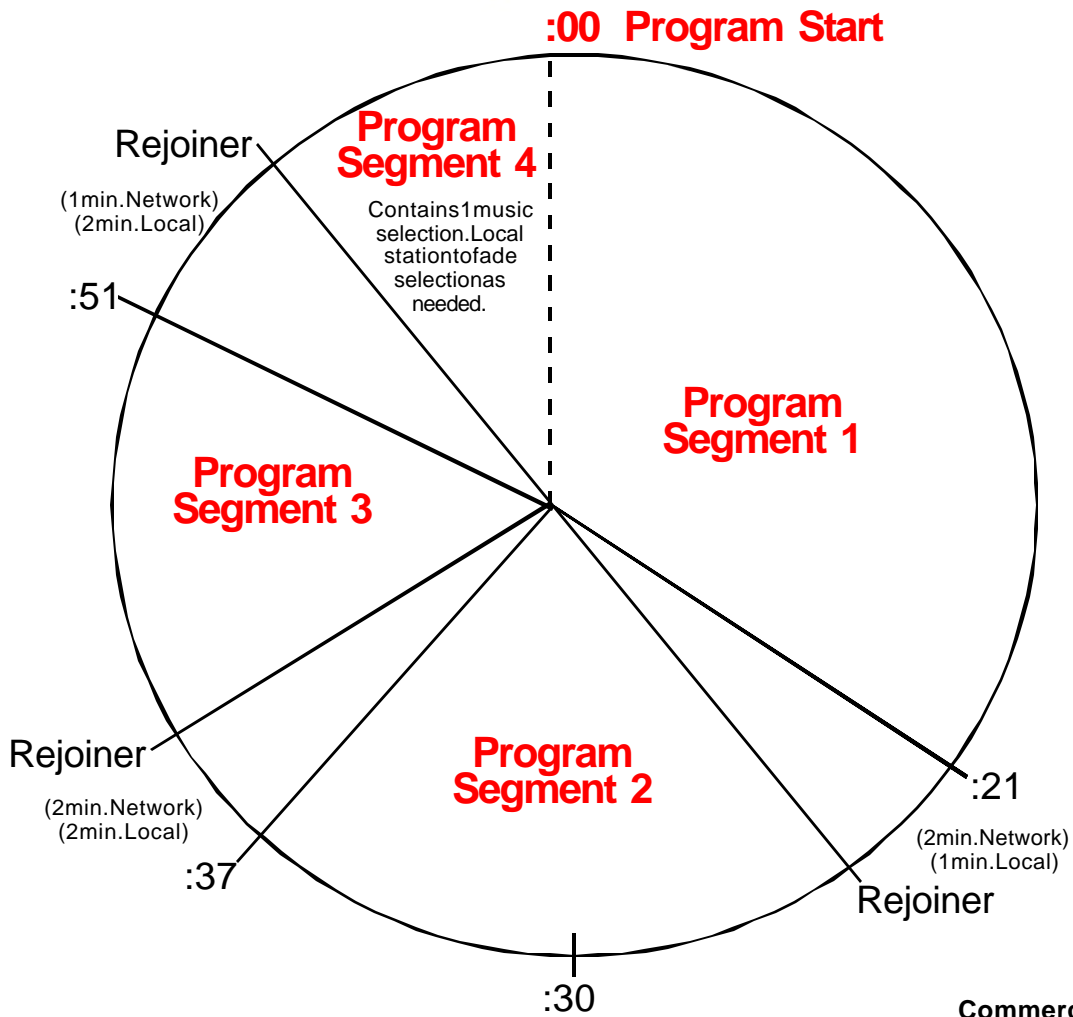

Goddard's

Rejoiners:

Rejoiners from all breaks will use instrumental jingle to allow station at least 10 seconds for local voice-over ID sweeper.

Commercial Inventory:

5 min/hour Network
5 min/hour Local

Delivery: